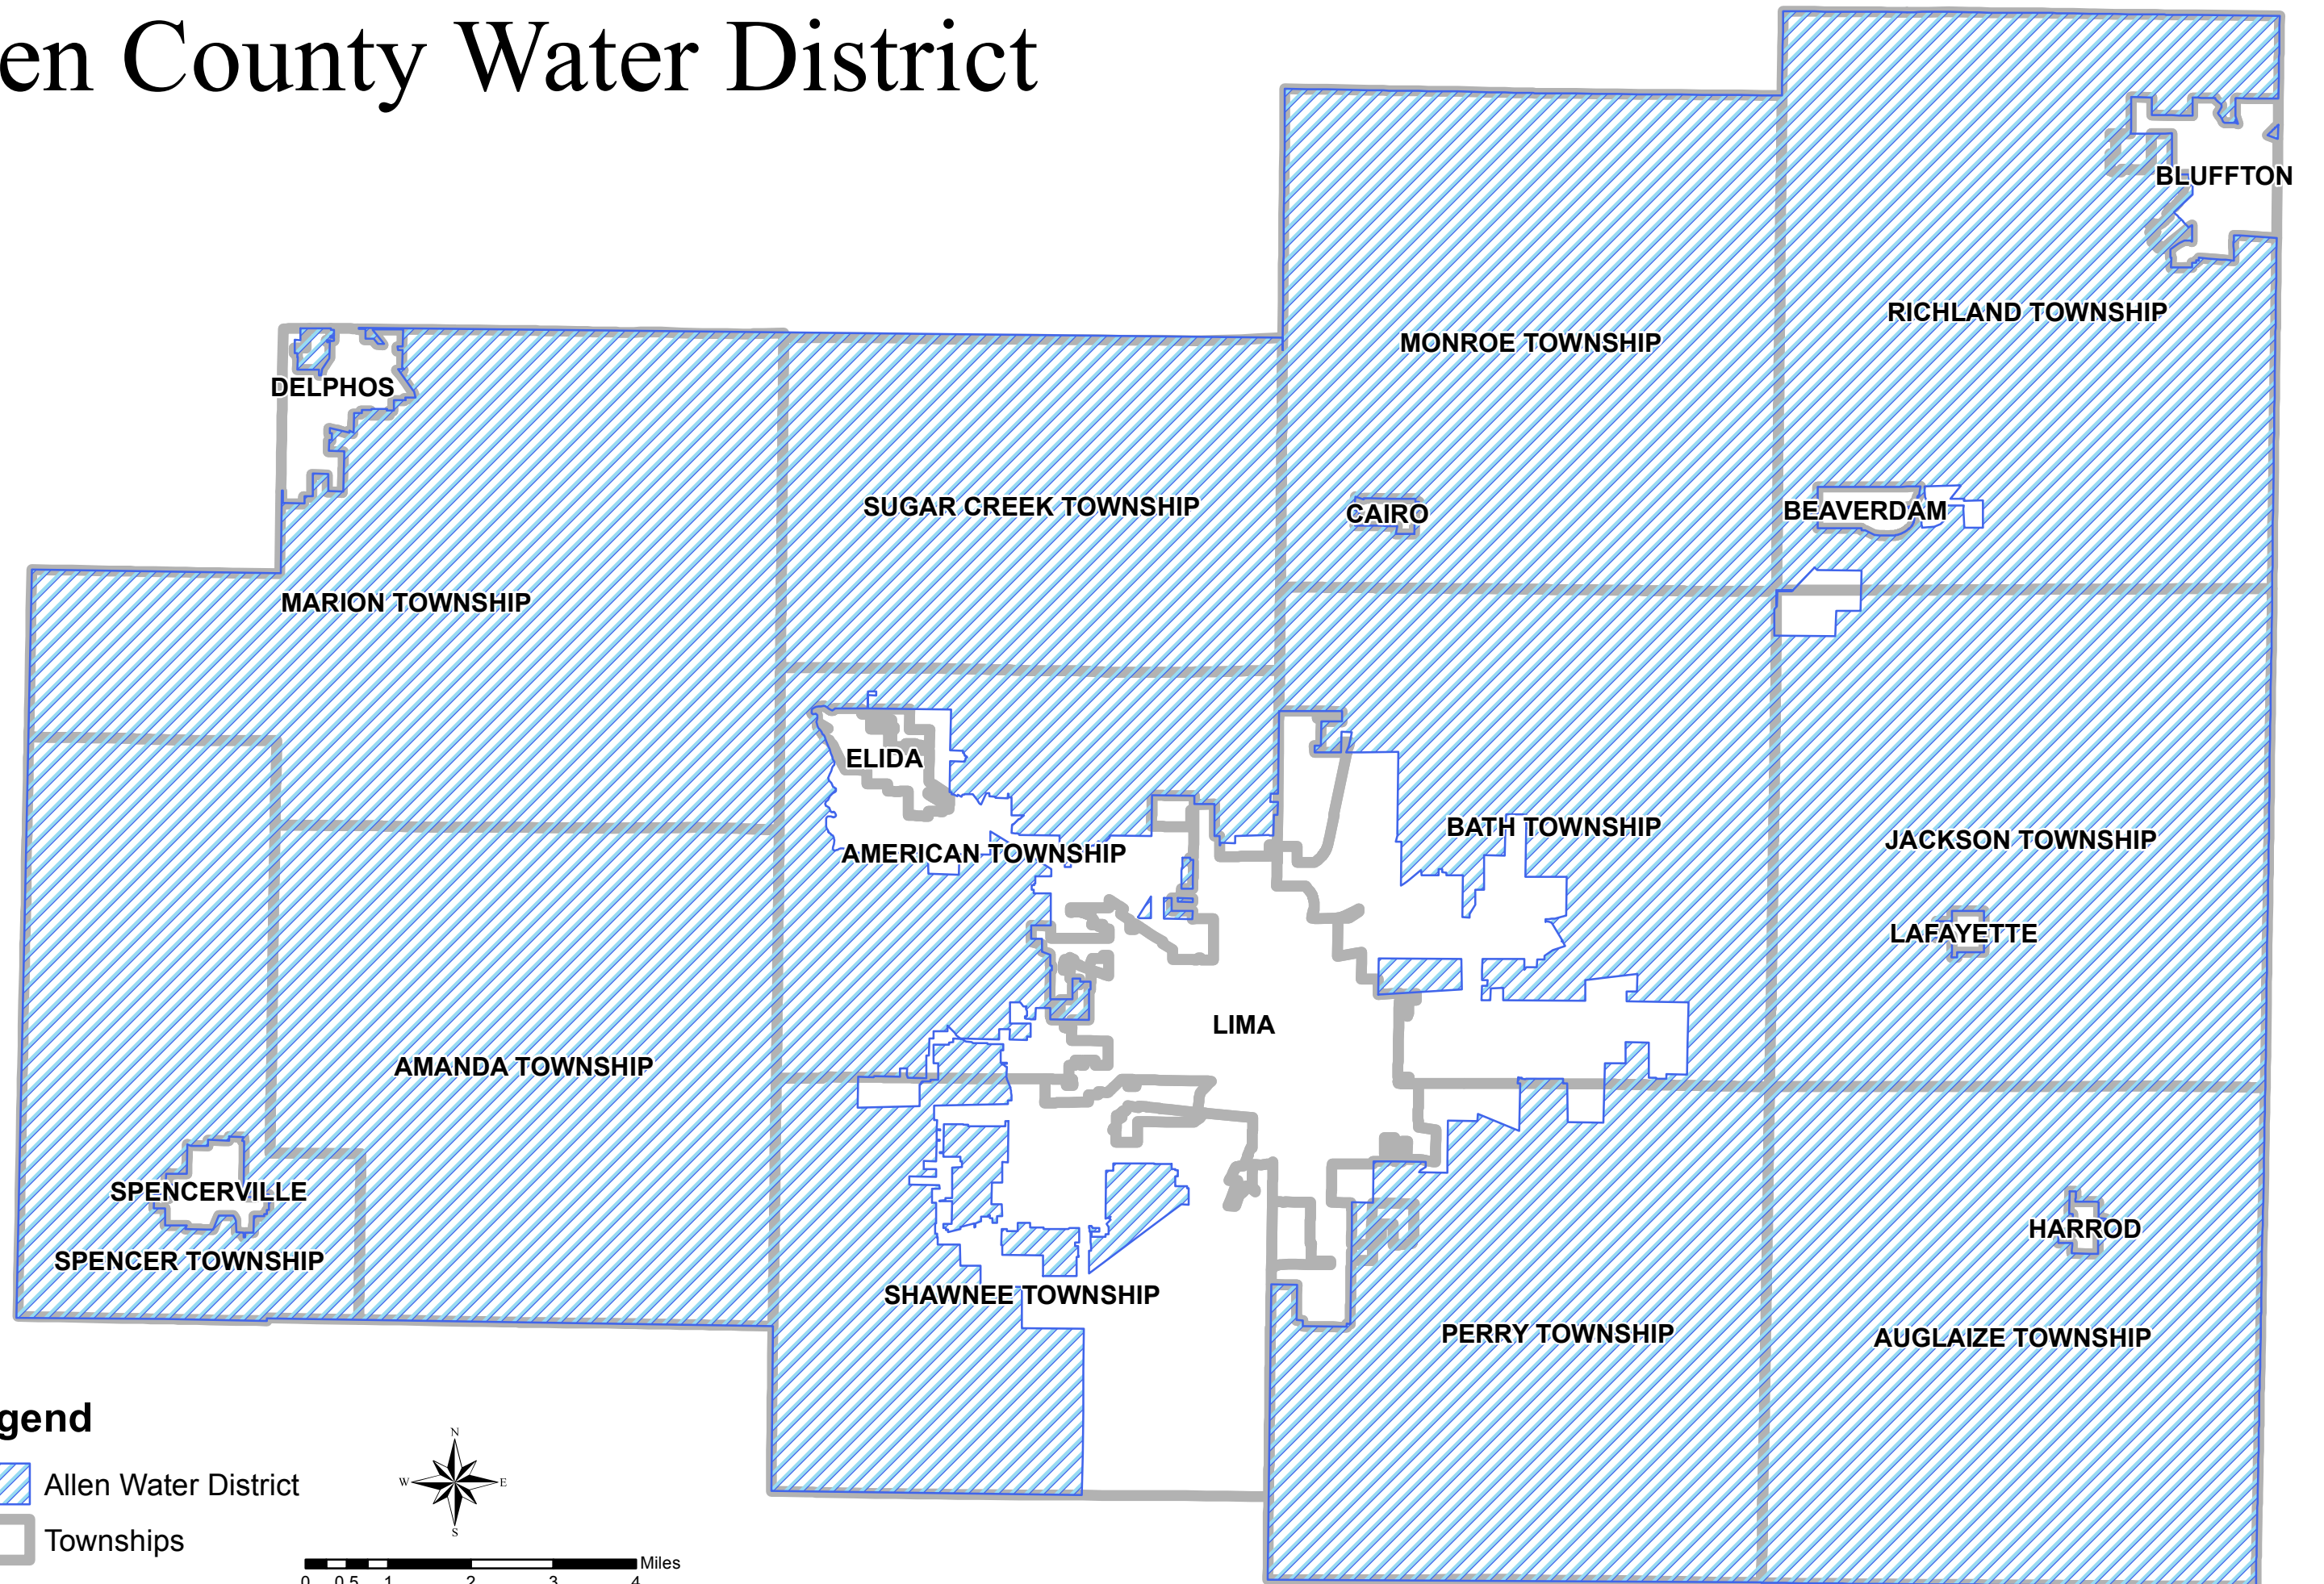

Allen County Water District

Legend

-  Allen Water District
-  Townships

0 0.5 1 2 3 4 Miles